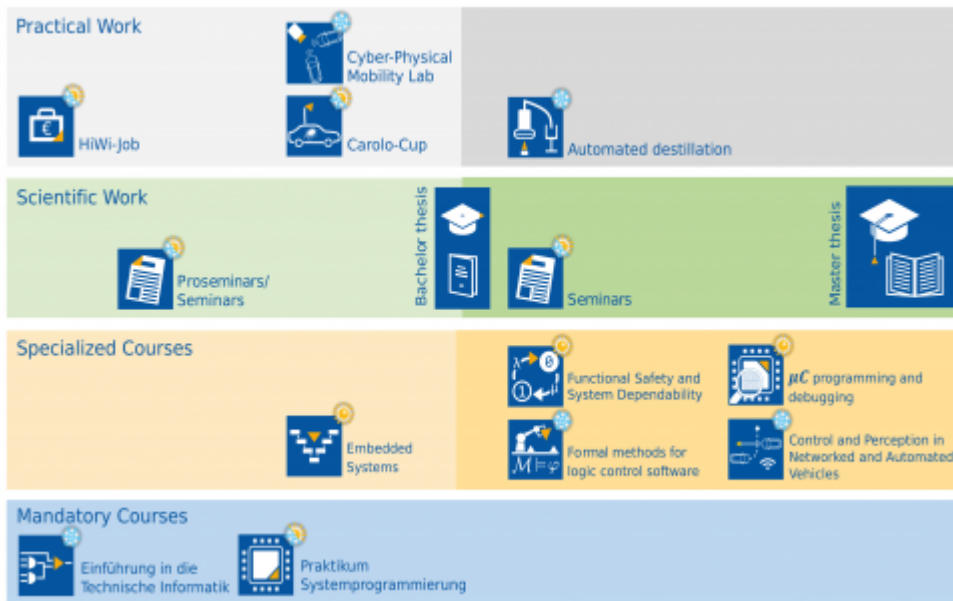

Courses at i11

From:

<https://www.embedded.rwth-aachen.de/> - **Informatik 11 - Embedded Software**

Permanent link:

<https://www.embedded.rwth-aachen.de/doku.php?id=en:lehre:angebot>

Last update: **2019/12/02 15:29**